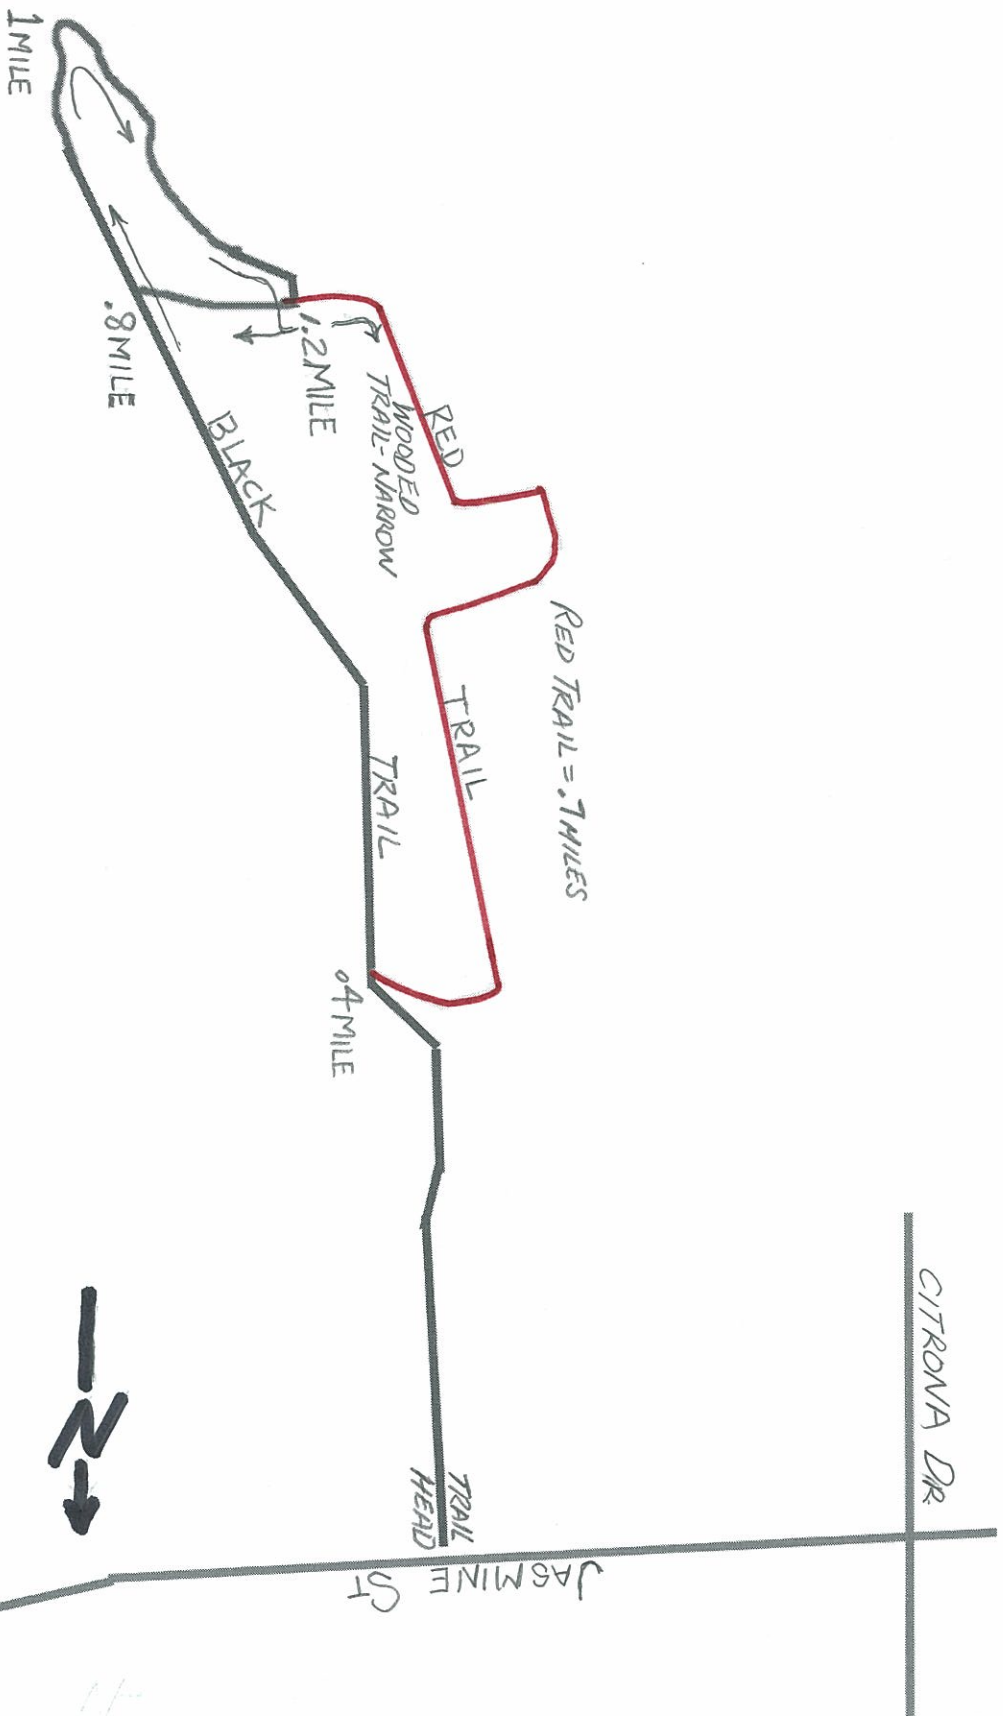

ESAWS CREEK GREENWAY SOUTH TRAIL MAP

S FLETCHER AVE

CITRONA DR

JASMINE ST

MAP DRAWN 2-9-09
BOB WELLS - OUR GREENWAY WWW.OURGREENWAY.ORG